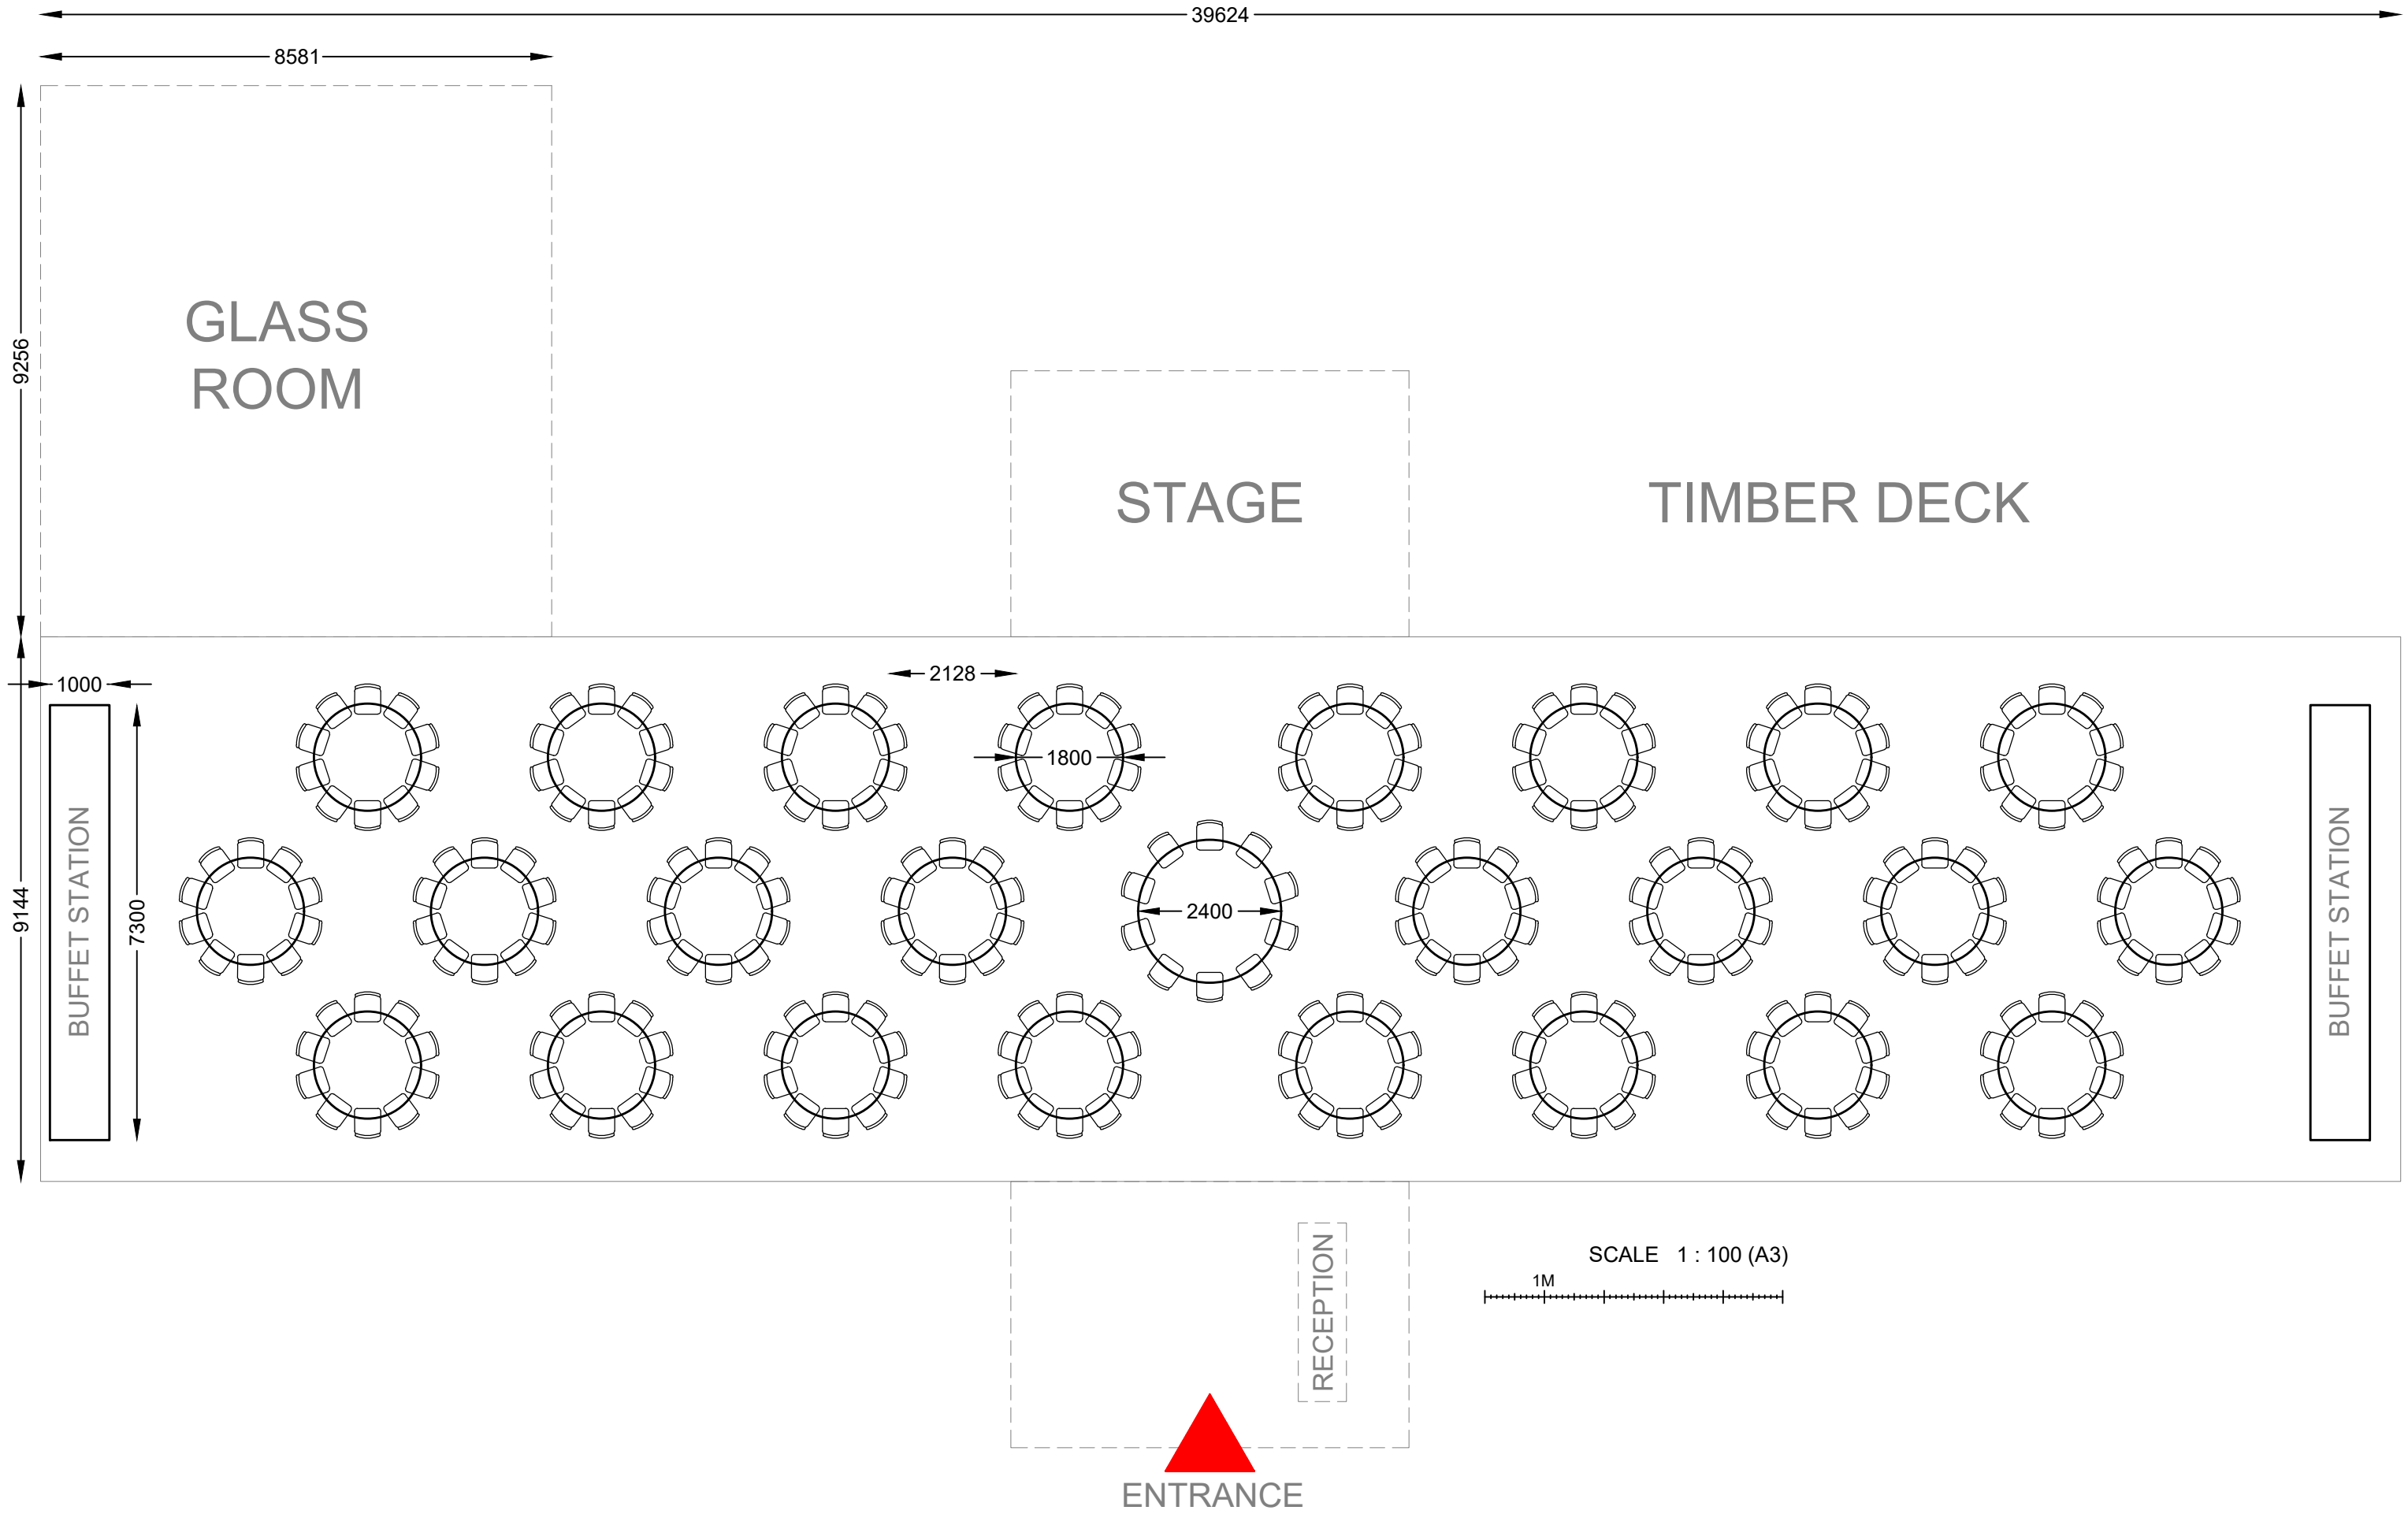

LAKE VIEW

CANOPY AREA 250 PAX / 25 TABLES